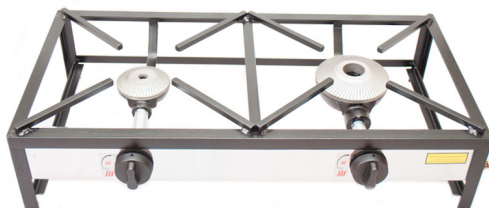

### 3 QUEIMADORES

Referência	Dimensão Trempe	Diâmetro Queimadores
25.TRE004O	80x40 cm	100x80x100 mm
25.TRE004XB	80x40 cm	100x100x100 mm
25.TRE004R	90x30 cm	100x80x100 mm
25.TRE004Z	90x30 cm	100x100x100 mm
25.TRE004U	120x40 cm	100x80x100 mm
25.TRE004X	120x40 cm	100x100x100 mm

## TREMPE QPC FERRO AR LIVRE

BUTANO/PROPANO

GÁS NATURAL